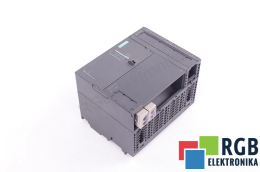

## CPU315T-2 DP 6ES7315-6TH13-0AB0 SIMATIC S7-300 SIEMENS

Used SIEMENS 6ES7315-6TH13-0AB0  
Tested and cleaned.  
24 months guarantee  
Dedicated courier  
Delivery across Europe even in 15855

### TECHNICAL DATA

MANUFACTURER	SIEMENS
MODEL	6ES7315-6TH13-0AB0
CATEGORY	CPU Modules
WEIGHT [KG]	1.0
HEIGHT [CM]	14.0
LENGTH [CM]	16.0
WIDTH [CM]	12.0

24/7 SUPPORT AVAILABLE  
[+48 71 750 09 78](tel:+48717500978)